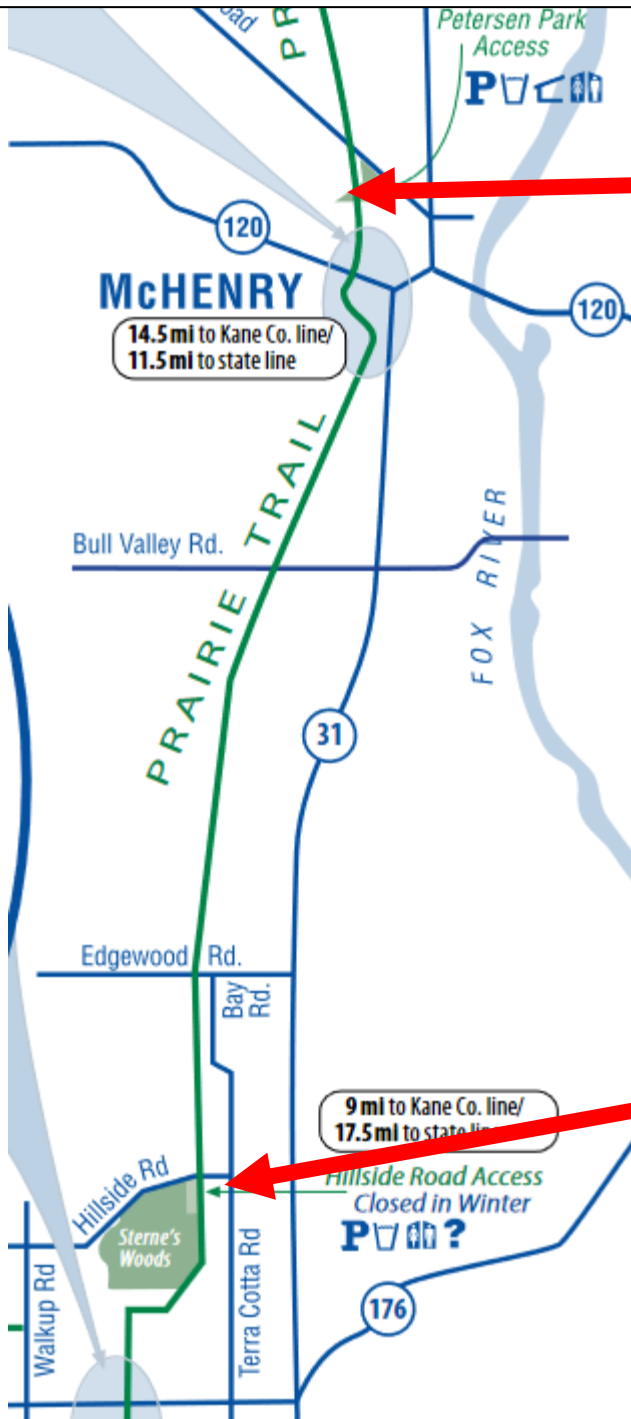

Nature Trail Rides

Bring an elder out for an extended ride along the beautiful Prairie Trail. Saturdays, hourly 10 am-4 pm. Sign up on our Facebook page or at Rides4Elders.com.

Peterson Park - 4300

Peterson Park Rd,
McHenry

- Sept. 25
- Oct. 09
- Oct. 30
- Nov. 13

Hillside Access - 5275

Hillside Road, Crystal
Lake

- Sept. 18
- Oct. 02
- Oct. 23
- Nov. 06
- Nov. 20